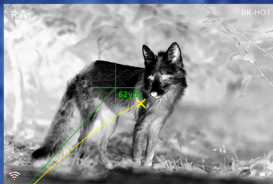

INFRARED THERMAL IMAGER

Compact & Lightweight

Easy carrying for hunting, best fitting for different rifles.

Ballistic Calculator

The ballistic calculator can precisely calculate the bullet's travel distance and then indicate an auxiliary cross-hair on the side. This helps your accuracy over long distances.

- ▶ Boost your accuracy with smart technology
- ▶ Precise trajectory for long range targets
- ▶ Become a more proficient shooter

Parameters	
Ballistic Data	A
Velocity Wt(m/s)	285
Bullet Wt(g)	0.2
Bullet BC	0.465
Altitude(m)	1220
Temperature(°c)	22
Scope Ht(mm)	64.09
Zero Range(m)	41
Reference Point Shape And Color	
Long press OK to save exit, and long press MENU to exit without saving.	

1200M Detection Range

The volume of the LRF module has been reduced by 70% and the performance has been improved by 50% delivering absolute precision and unrivaled performance in any hunting situation you might find yourself in.

By turning on the self-activated recording, the device will automatically record in 20 second intervals when it senses recoil from the shot. The incremental 20-second video footage will be saved on the TF card.