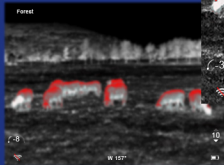

Image retouch

Image retouch

- ▶ Lightning speed processing capability.
- ▶ Exceptional recognition of targets.
- ▶ Correction of image distortion.

Self-activated Recording

- ▶ Intelligent Recording. Record thrilling moments.

By turning on the self-activated recording, the device will automatically record in 20 second intervals when it senses recoil from the shot. The incremental 20-second video footage will be saved on the TF card.