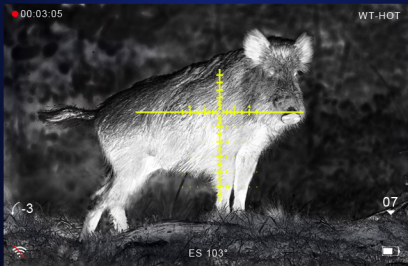

12 μ m, NETD \leq 25mK Thermal Image Sensor

PARD
Explore the invisible

- ▶ High image resolution and clarity
- ▶ Strong dynamic capture ability
- ▶ Extremely sensitive

Infrared Image Enhancement Algorithm (IREA)

Image retouch

Image retouch

- ▶ Lightning speed processing capability.
- ▶ Exceptional recognition of targets.
- ▶ Correction of image distortion.

Self-activated Recording

- ▶ Intelligent Recording. Record thrilling moments.

By turning on the self-activated recording, the device will automatically record in 20 second intervals when it senses recoil from the shot. The incremental 20-second video footage will be saved on the TF card.

Multi-focal Optional Lens

You can choose different focal lens ranging from 19/25/35/45mm. The small lens is optimal for a wide field of view and the large lens helps the shooter to effectively identify various targets. Experience more comfort when observing targets in different environments.