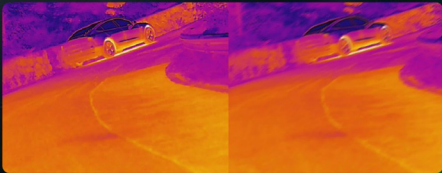

# 6 image modes

26g light weight  
2.6cm compact body  
Small stature, big energy

2.6cm

26g

**REAL**

# Fluent

50Hz frame rate, smooth picture

One step faster in outdoor exploration

50Hz thermal imager picture

Other thermal imager images