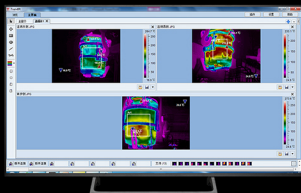

Professional Software

FOTRIC TrendIR