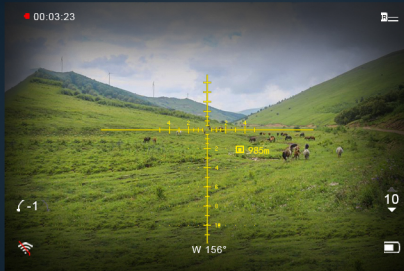

- **50mm** lens with 4.5-9x magnification (PIP: up to 18x)
- **70mm** lens with 6.5-13x magnification (PIP: up to 26x)

Two lenses with various magnification choices widely adapts extensive observation scenarios.

Enjoy wireless transmission
via **WiFi** connection

Picture in picture

To improve observation accuracy by a **2x** magnified image of the cross area at the top of the display.

50mm lens with 4.5-9x magnification (PIP: up to 18x)

70mm lens with 6.5-13x magnification (PIP: up to 26x)

Never miss thrilling moment again!

Shooting process auto-recorded

Space-saving

Intellisense

Automatic recording

Self-activated Recording

1200M Long Distance Rangefinder

New ranging module with 70% smaller size located at the left side avoids the collision problem when reloading bolt actions and brings comfortable grip and holding.

Water-resistant IP67

IP67 offers a strong protection in severe environments.