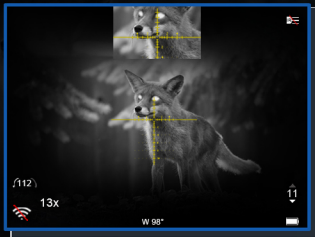

- **50mm** lens with 4.5-9x magnification (PIP: up to 18x)
- **70mm** lens with 6.5-13x magnification (PIP: up to 26x)

Two lenses with various magnification choices widely adapts extensive observation scenarios.

Enjoy wireless transmission
via **WiFi** connection

Picture in picture

To improve observation accuracy by a **2x** magnified image of the cross area at the top of the display.

50mm lens with 4.5-9x magnification (PIP: up to 18x)

70mm lens with 6.5-13x magnification (PIP: up to 26x)

Never miss thrilling moment again!

Shooting process auto-recorded

Space-saving

Intellisense

Automatic recording

Self-activated Recording

1200M Long Distance Rangefinder

New ranging module with 70% smaller size located at the left side avoids the collision problem when reloading bolt actions and brings comfortable grip and holding.

Water-resistant IP67

IP67 offers a strong protection in severe environments.